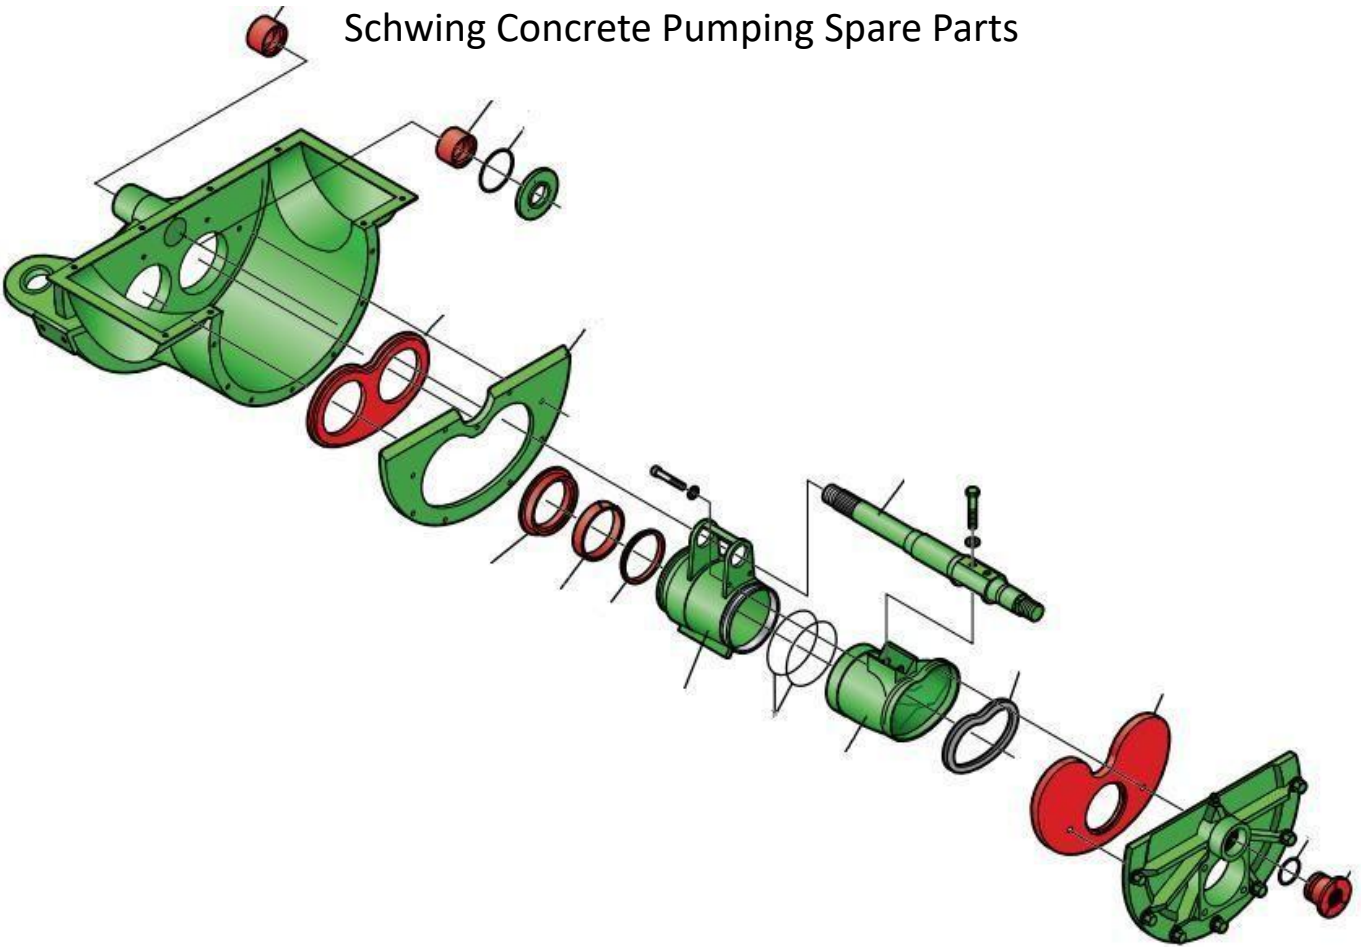

Schwing Concrete Pumping Spare Parts

Part No: 10074769
Name: Base Plate

Part No: 10146062
Name: Base Plate

Part No: 10166657
Name: Base Plate

Part No: 10074767
Name: Wearing Insert

Part No: 10074768
Name: Wearing Insert